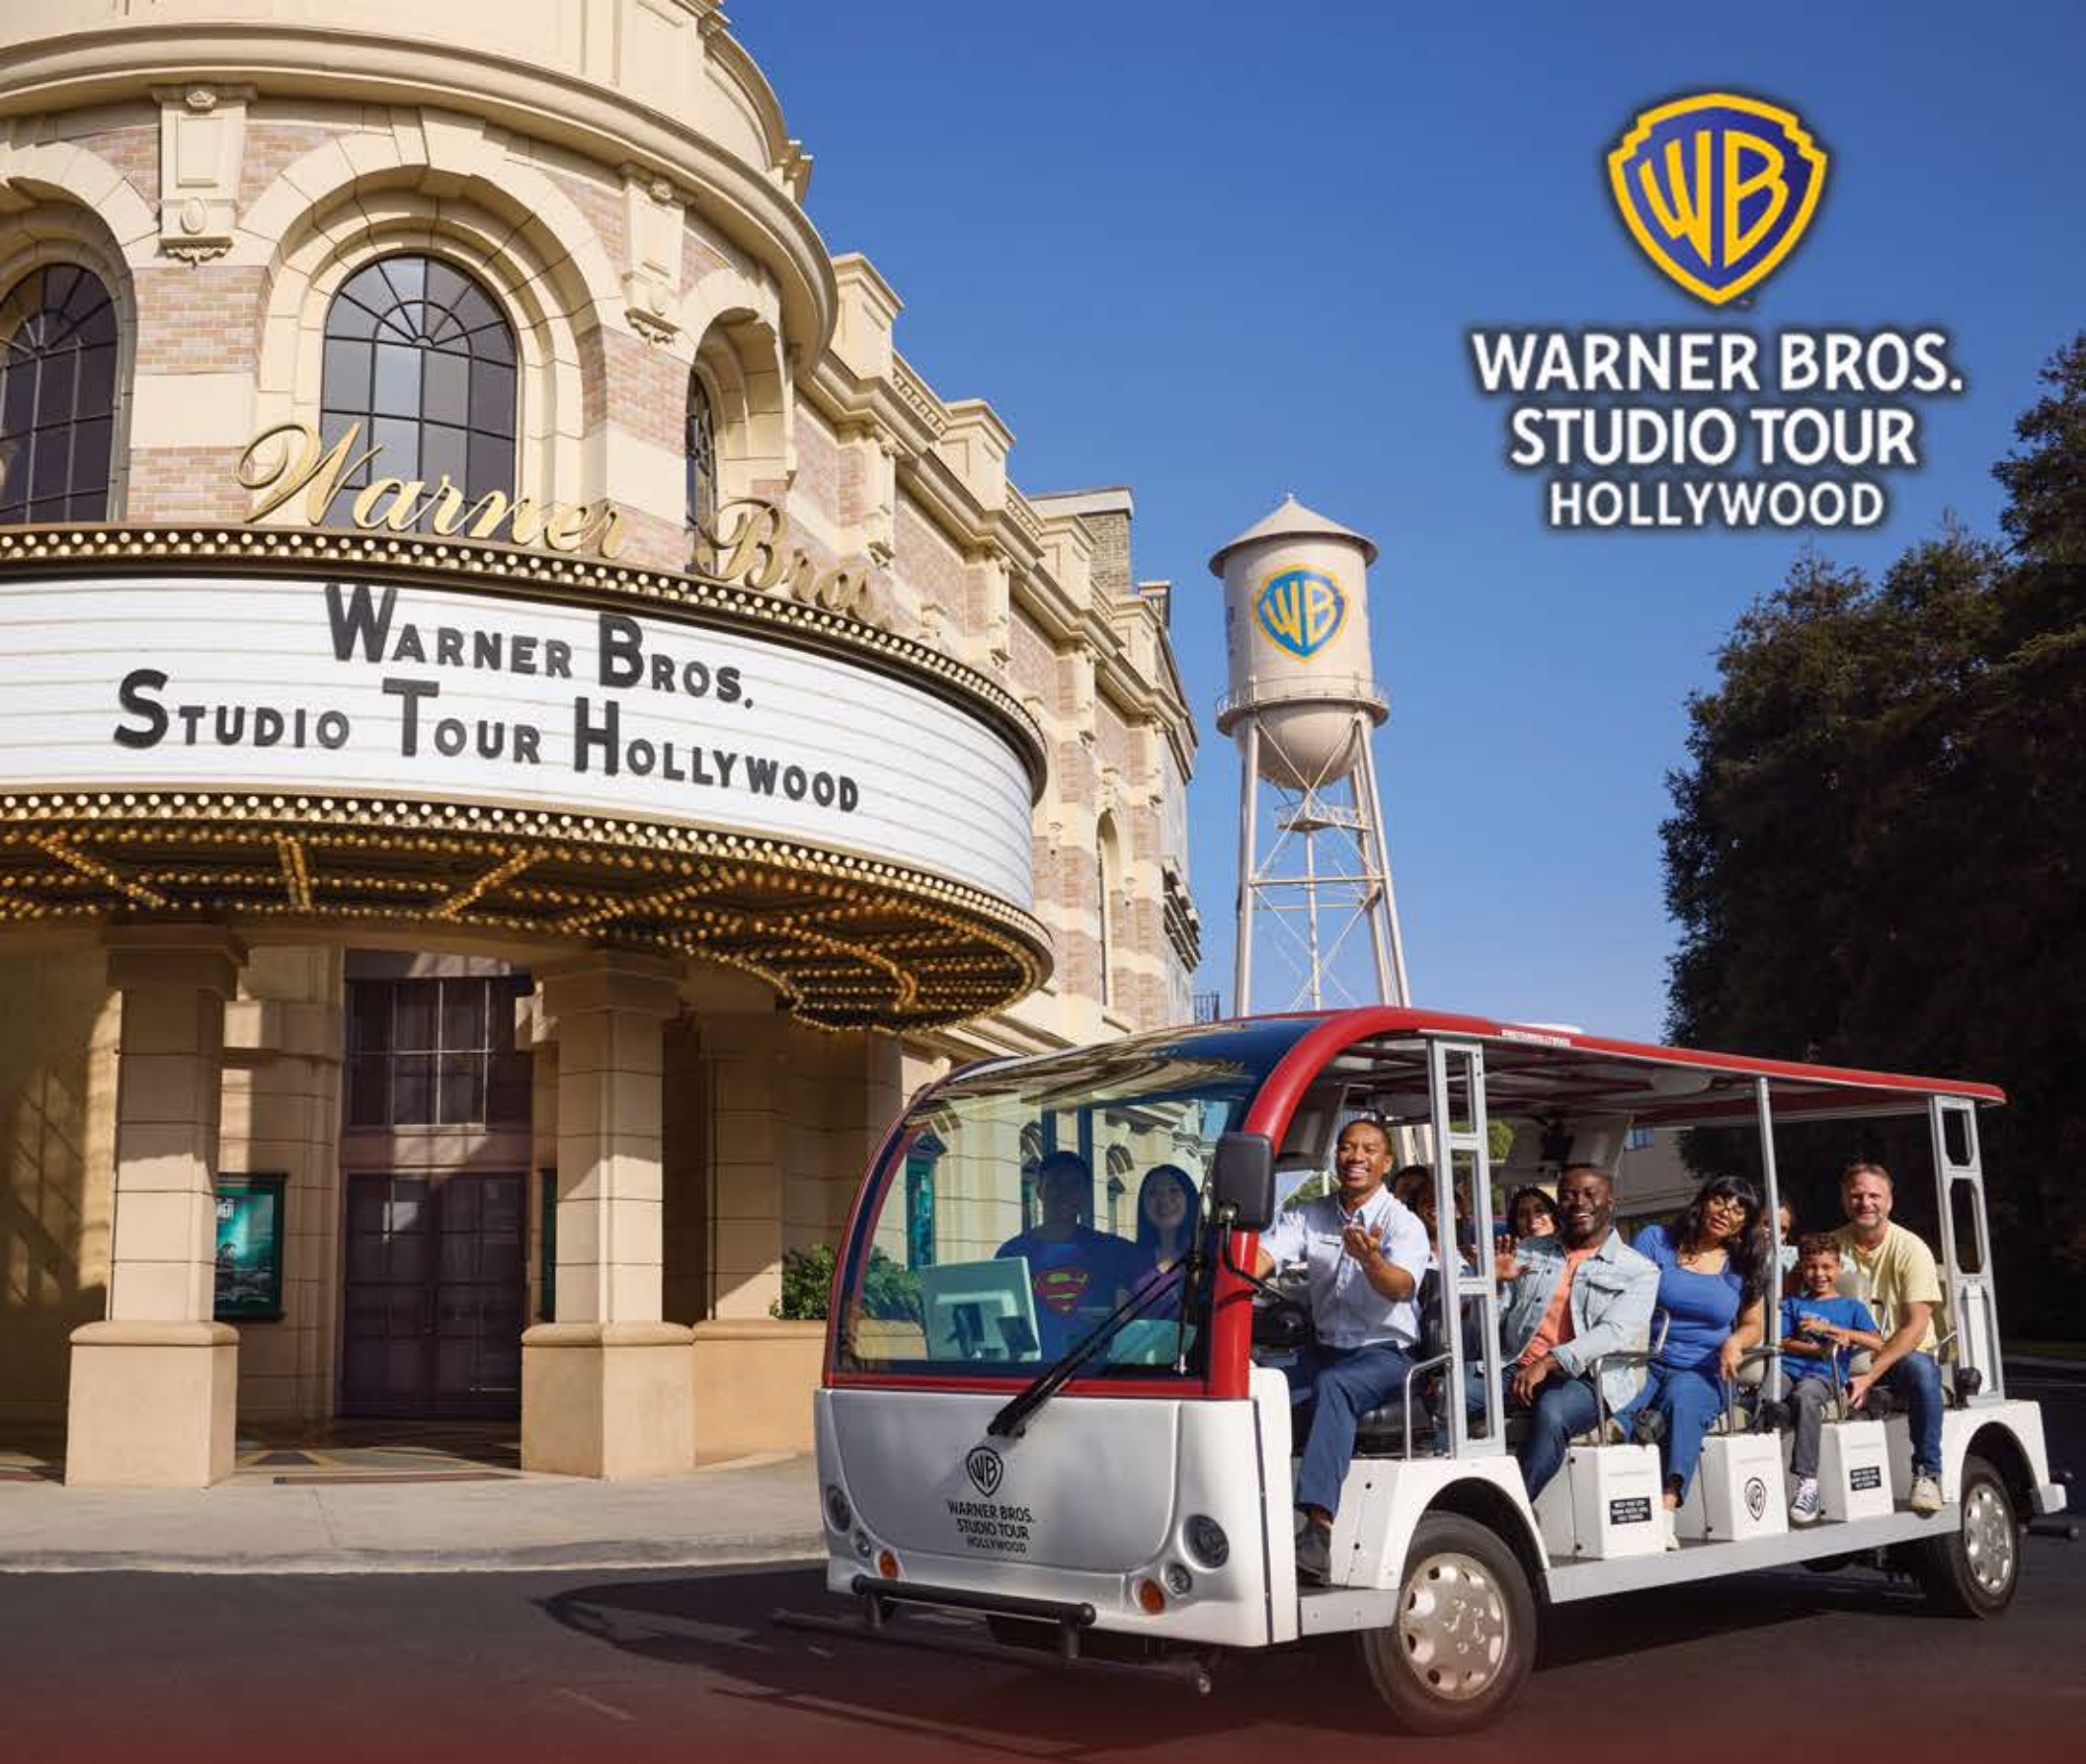

**WARNER BROS.
STUDIO TOUR
HOLLYWOOD**