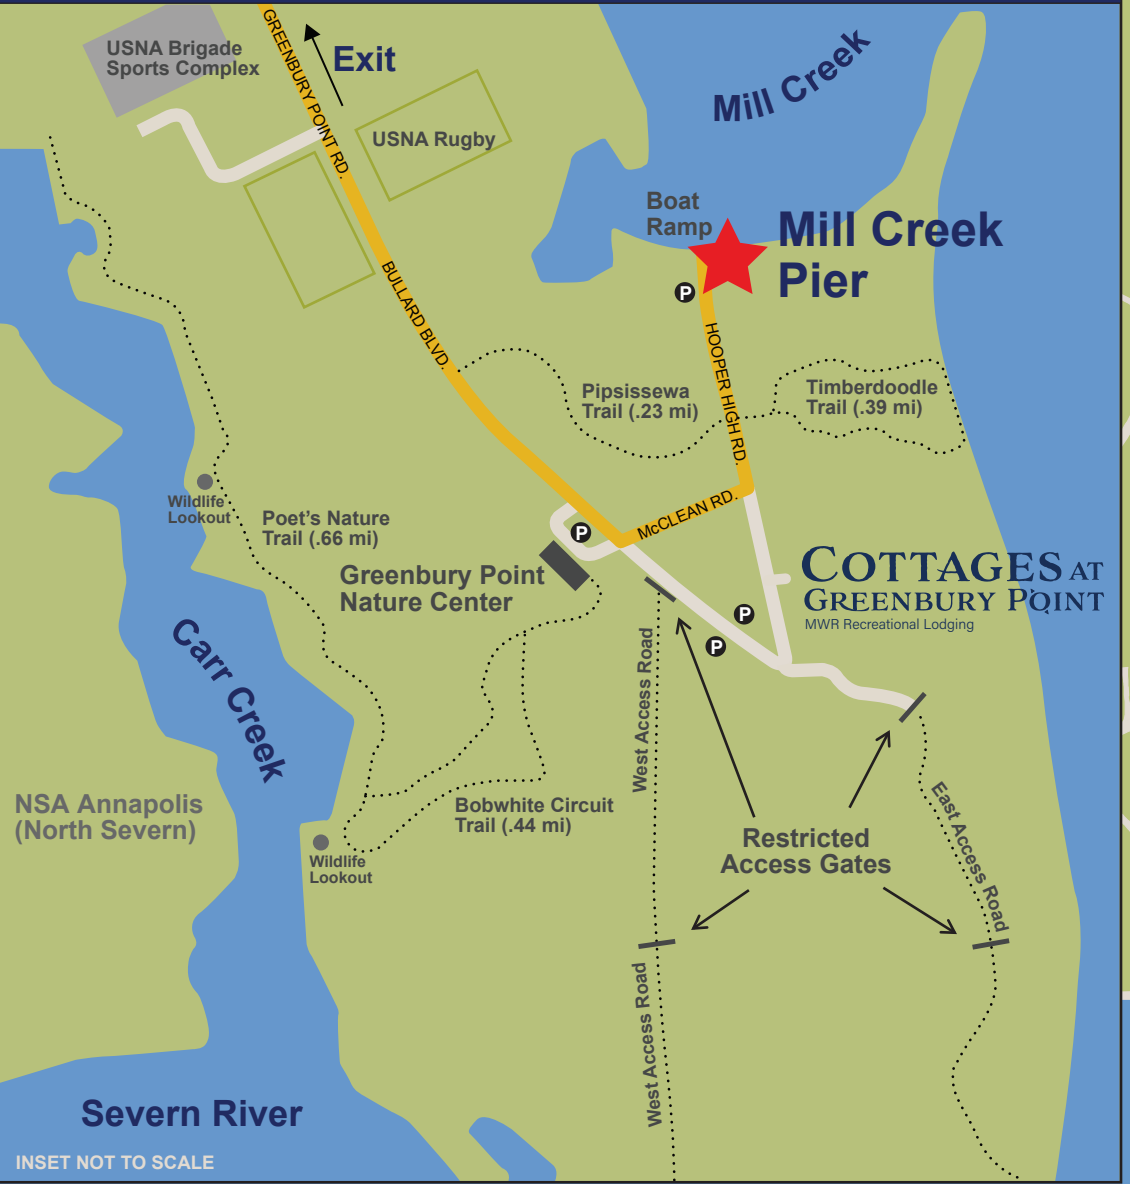

NAVAL SUPPORT ACTIVITY ANNAPOLIS

Greenbury Point

Carr Creek

Greenbury Point & Mill Creek Pier (See Inset)

Carr Creek Marina

USNA

Greenbury Point & Mill Creek Pier

USNA Brigade Sports Complex

Exit

Mill Creek

Mill Creek Pier

Boat Ramp

P

P

P

P

P

P

P

P

NSA Annapolis (North Severn)

Severn River

INSET NOT TO SCALE

Guardhouse

Campgrounds at NSA Annapolis

FFSC

MWR Fitness Center (Closed for Reno)

MWR Marina Carr Creek & Boat Rentals

MWR Auto Hobby

Waterfront Readiness

Boat Basin

YP Berthing Area